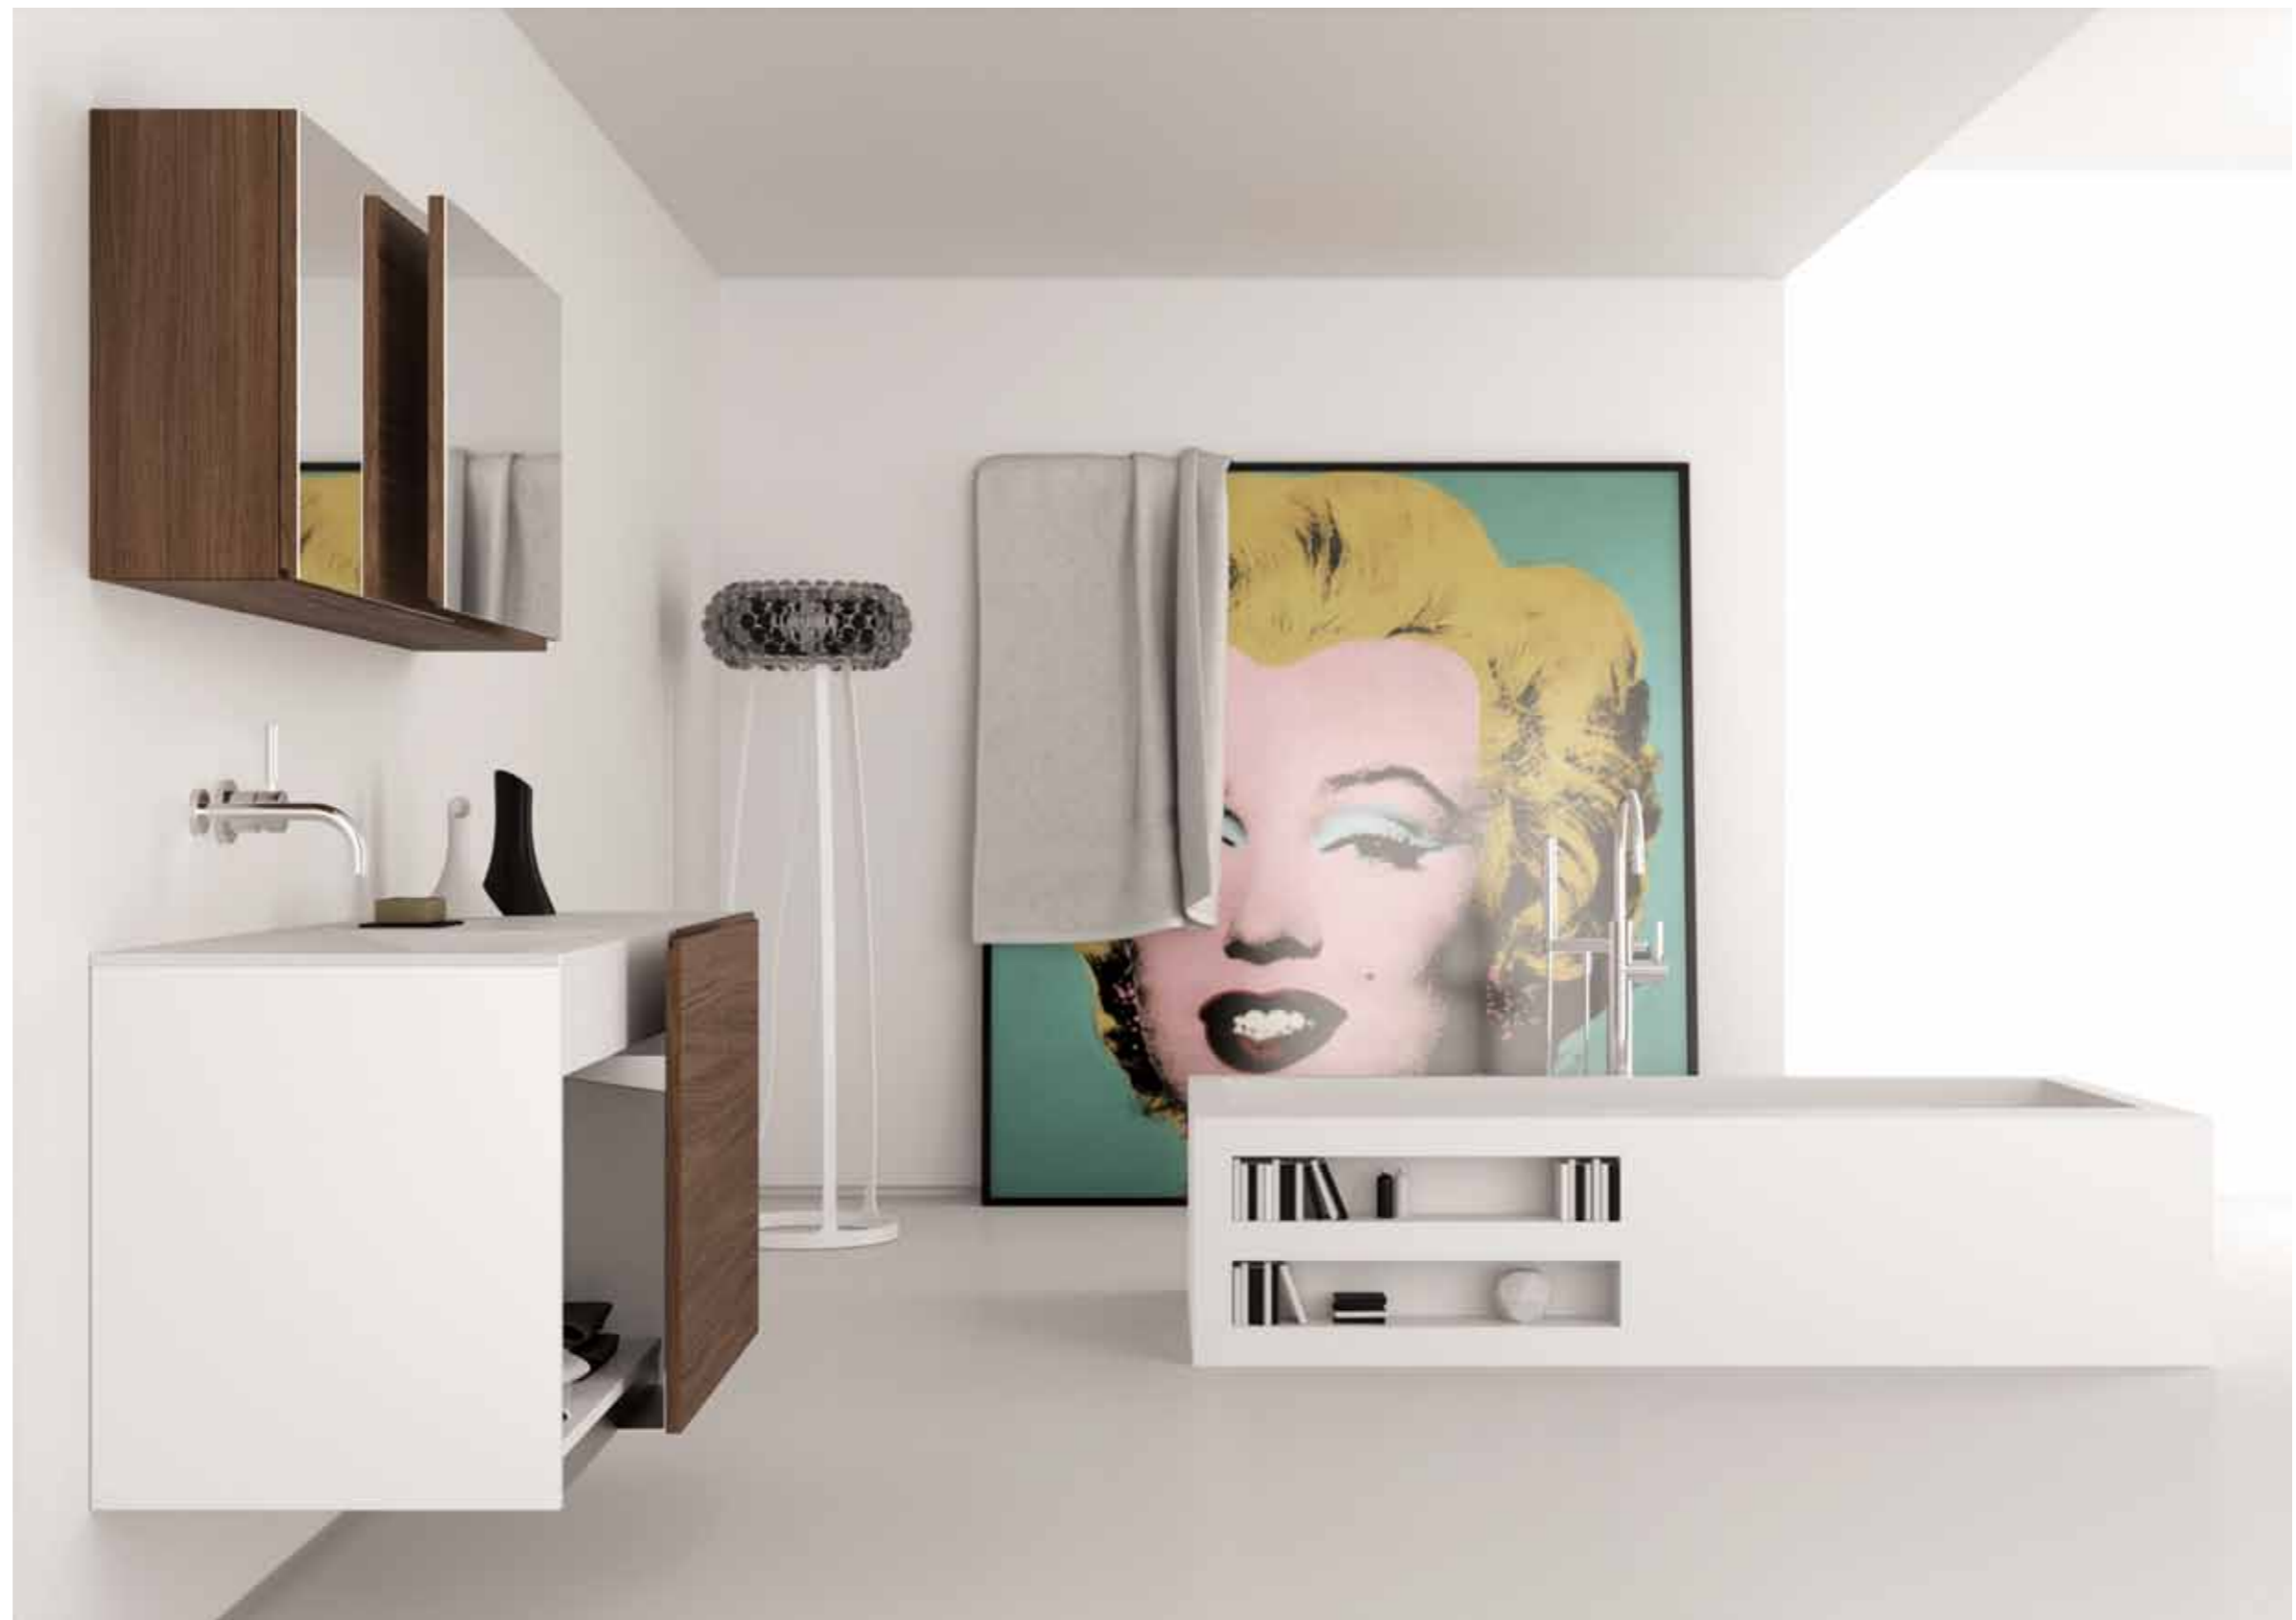

Lavabo - Wash Basin
Planar Module Horizontal
Wood System Slide
Specchio - Mirror
Mirr Box