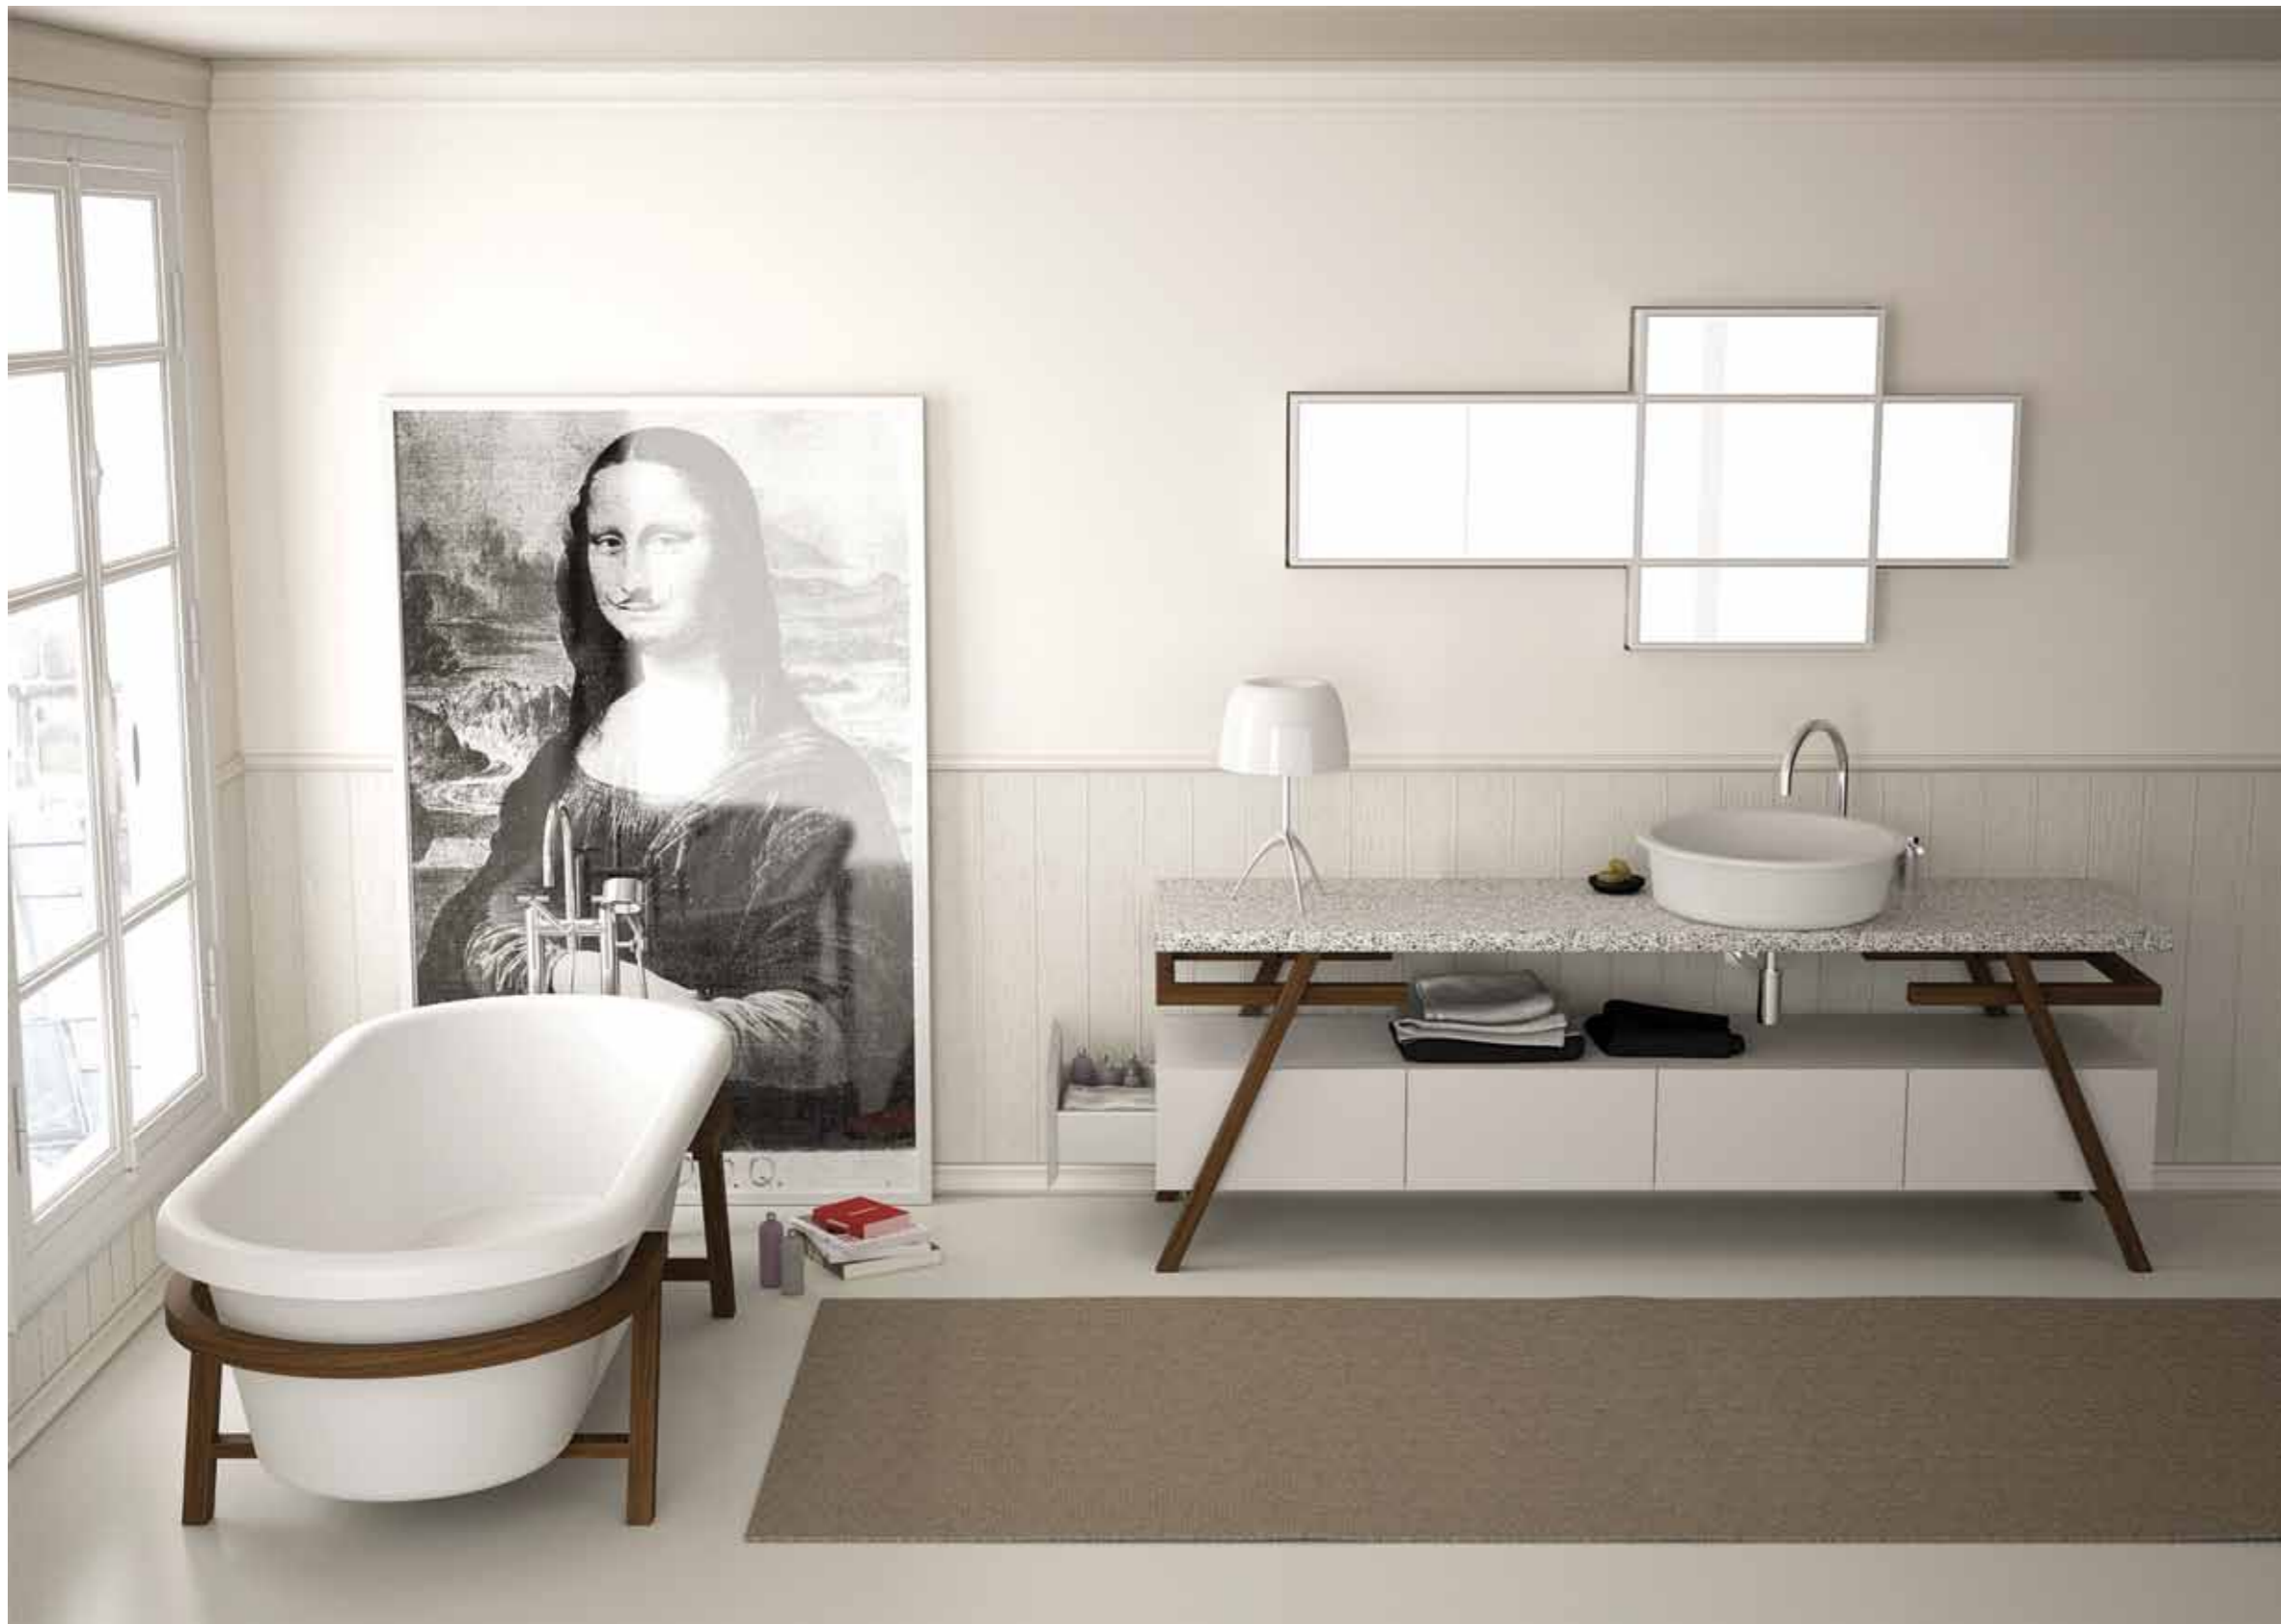

Pagine - Pages 36 / 37