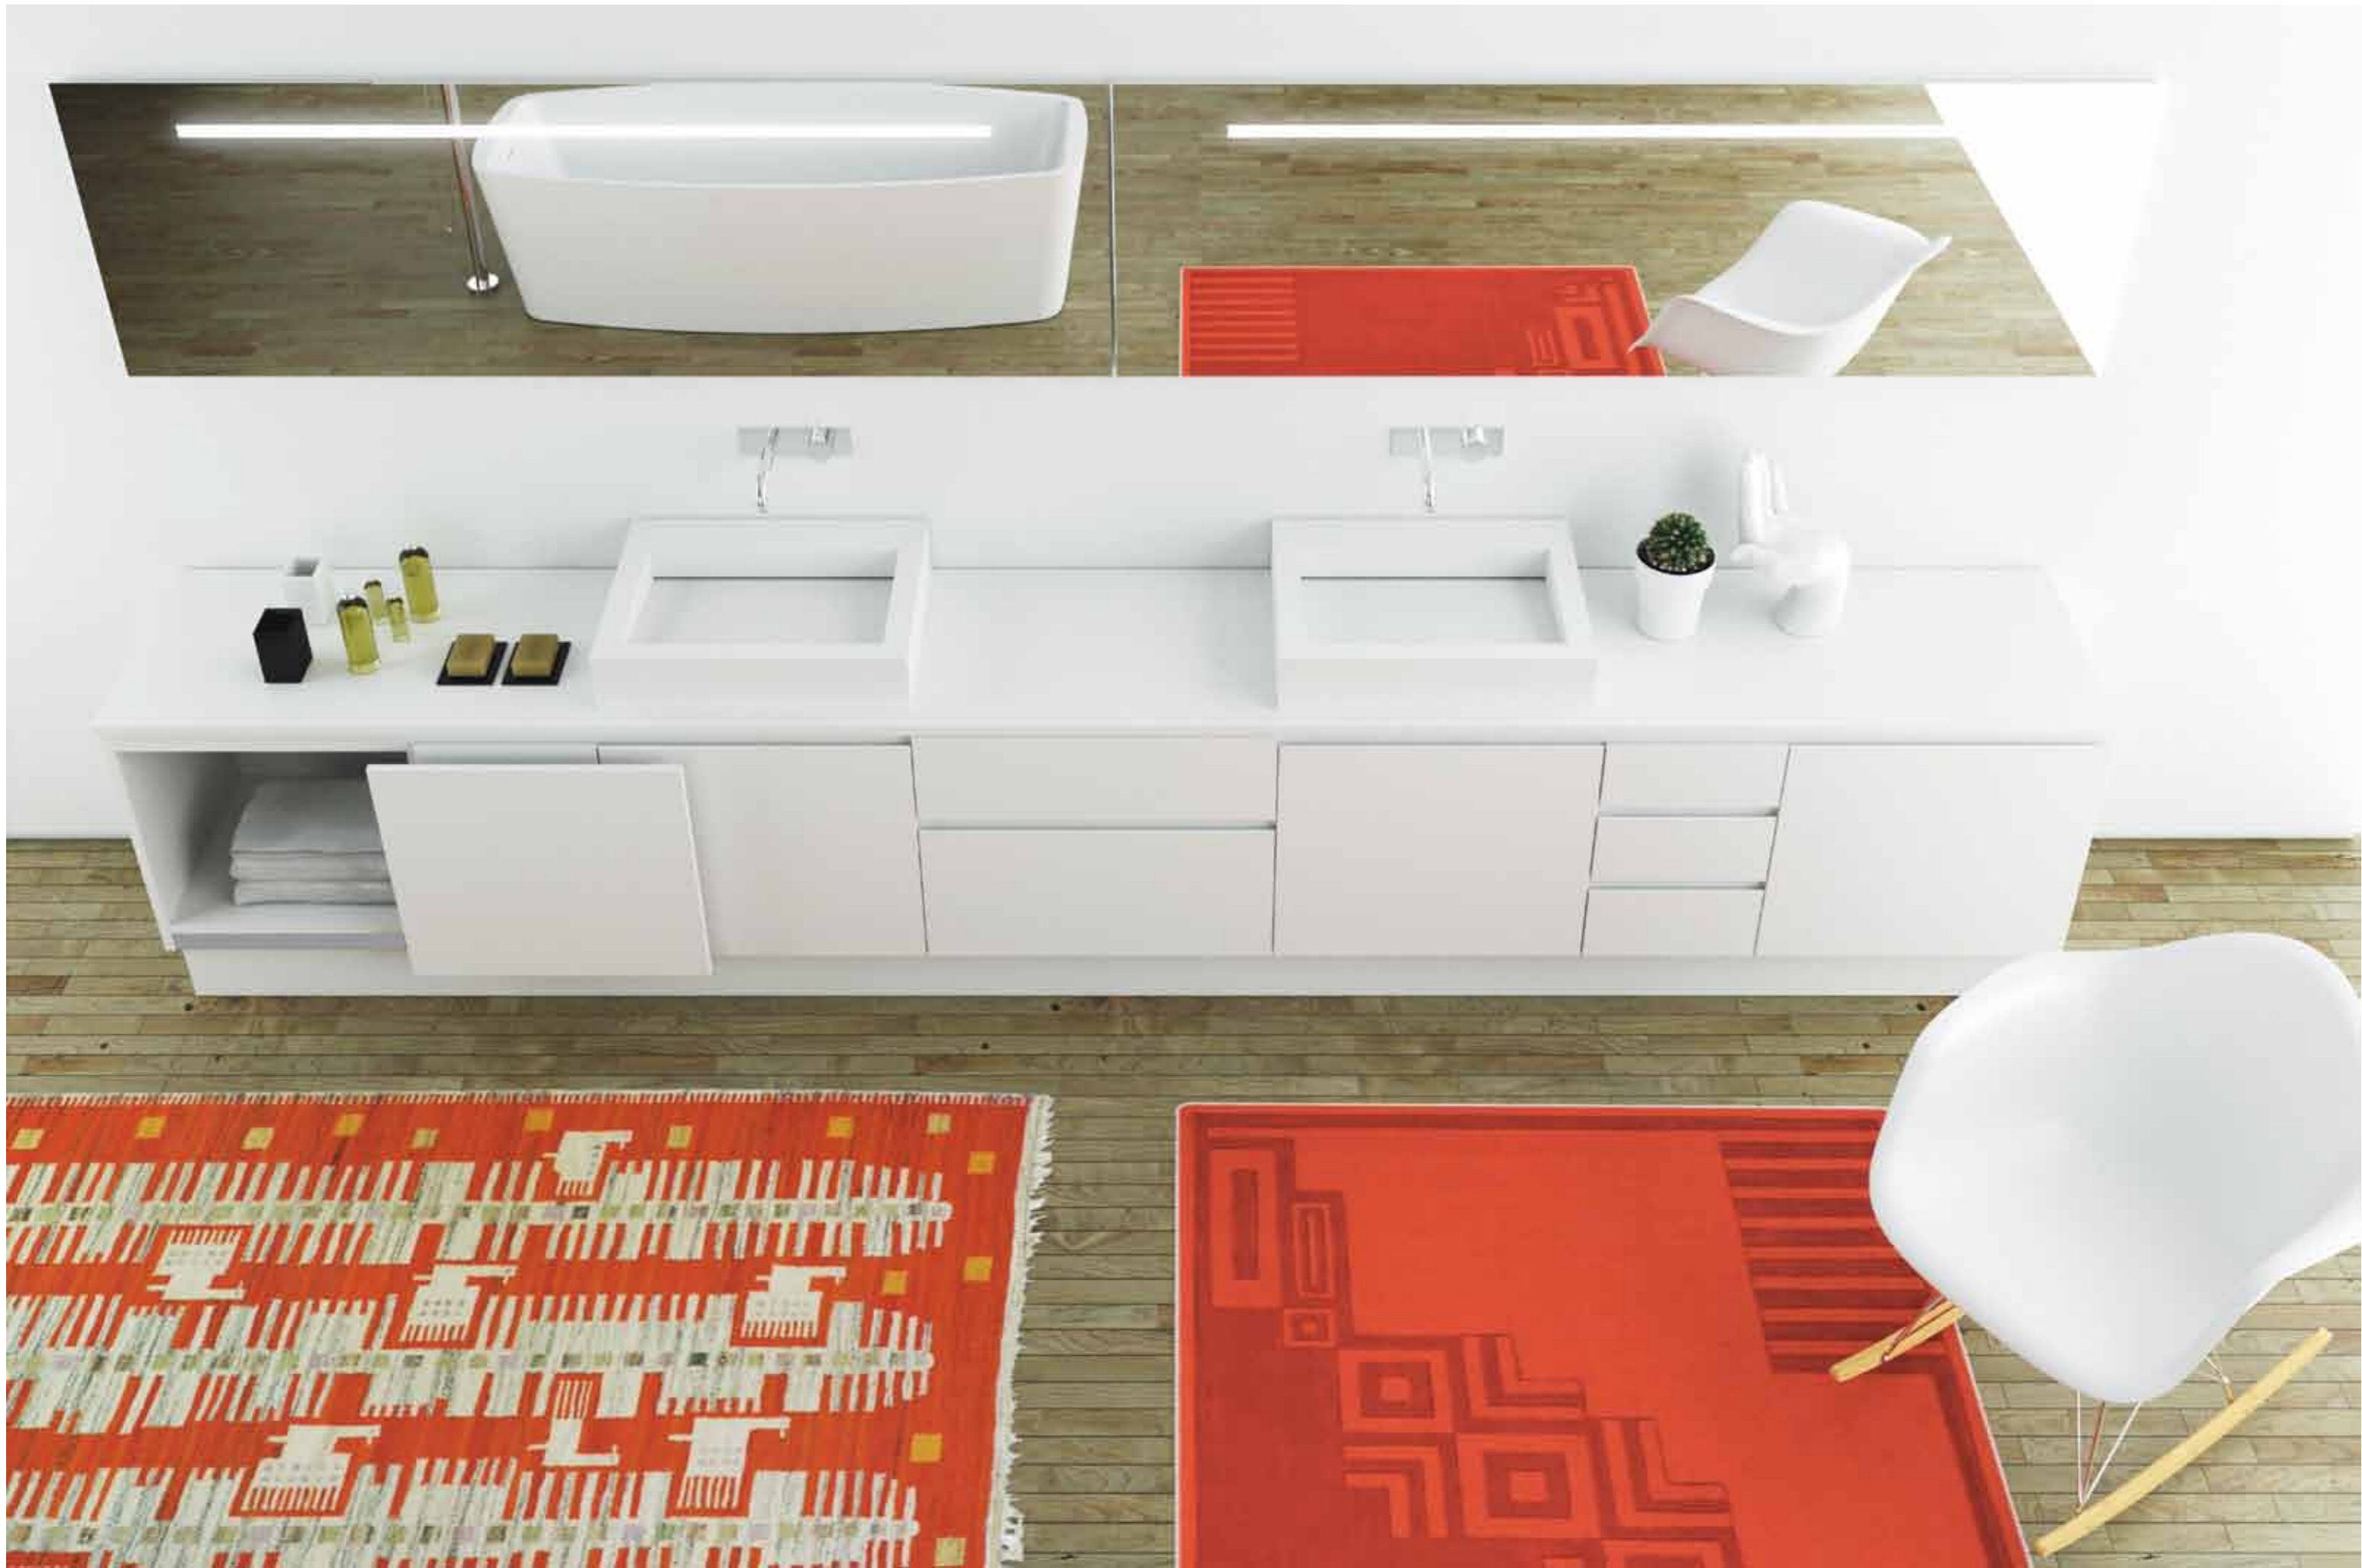

Vasca - Bath Tub
Square Double