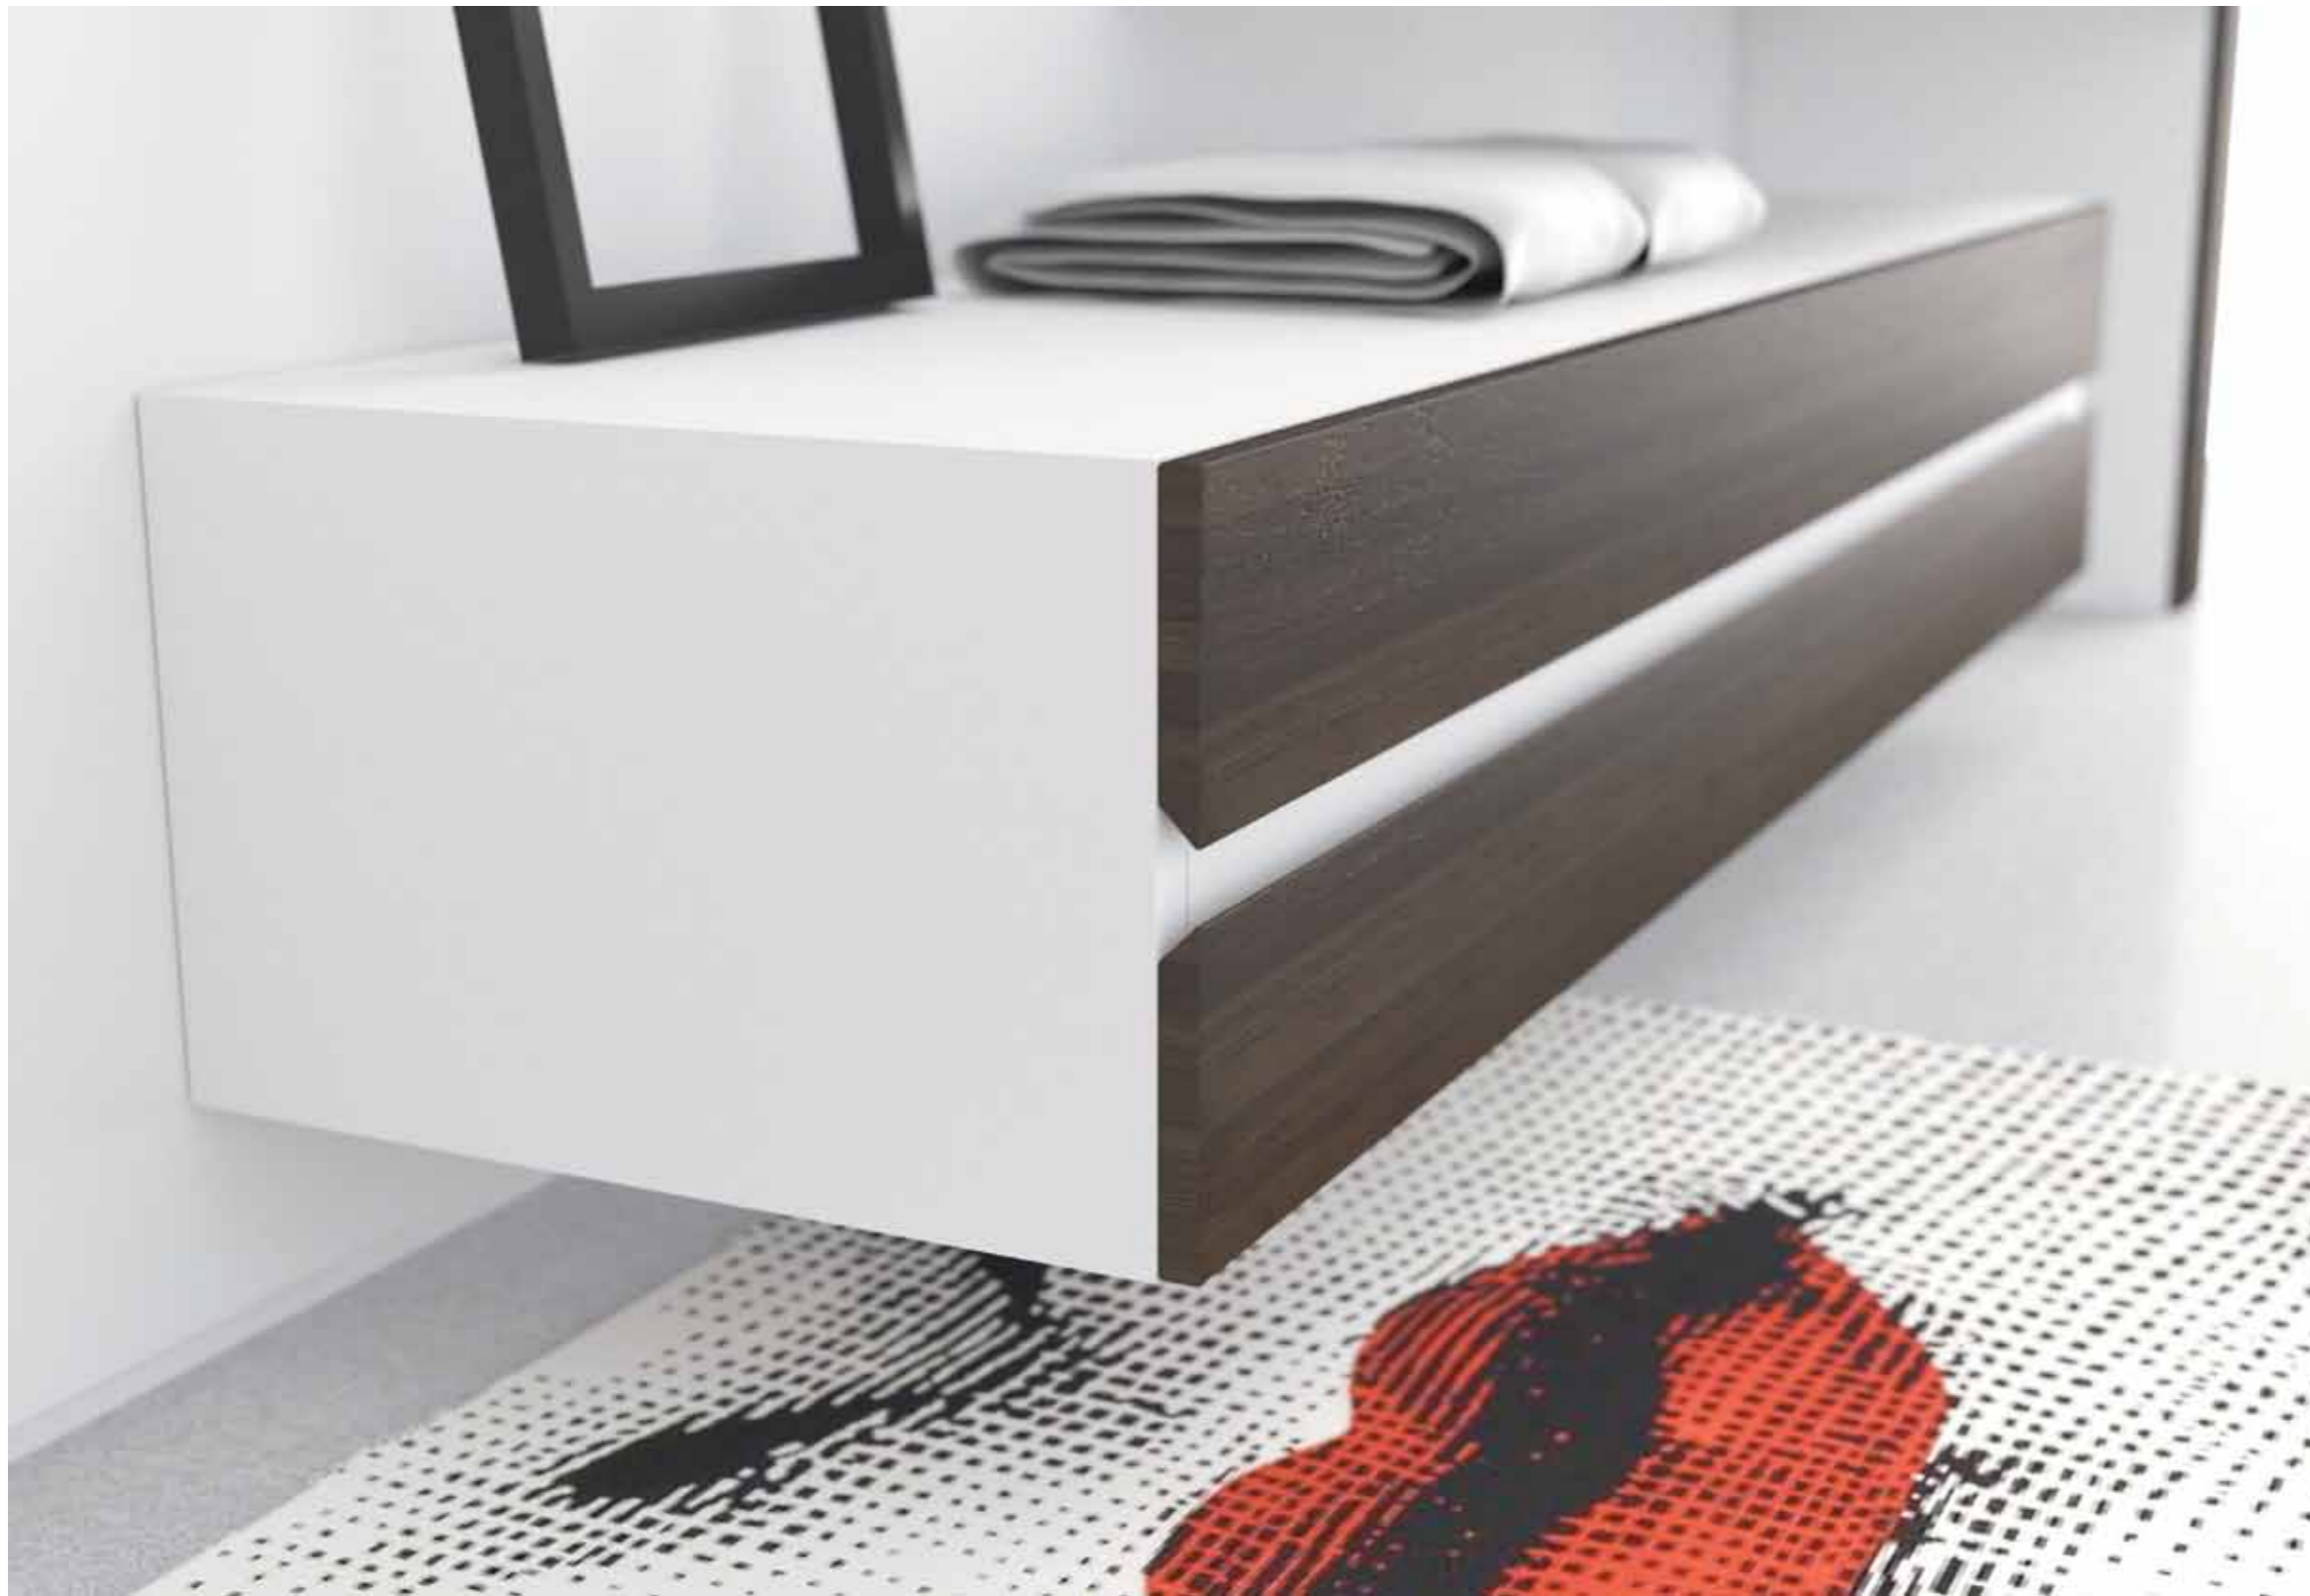

Vasca - Bath Tub
Elisland

Lavabo - Wash Basin
Slim XS
Mobile - Cabinet
Emotion 2

Pagine - Pages 120 / 121

Pensile - Higher Cabinet
Totem
Mobile - Lower Cabinet
Wood System 500

*Mobile - Cabinet
Emotion 2*