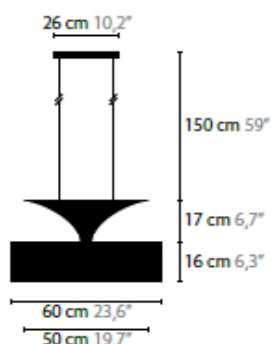

**-25%
DISCOUNT**

AIRWAVE

PRET SPECIAL: 143,85 EURO+TVA*

AIRWAVE H5+2

6221

Base: 5 x E27 / 220V

Base UPLIGHTER: 2 x R7s / 220V

Colors: 00-01-02-05-10-14-16

Colors shade: black / red / beige / white / brown

Pret plafoniera: 1185.8 EURO+TVA

PRET SPECIAL: 889.35 EURO+TVA*

*Promotia este valabila intre 4-11 iulie 2014