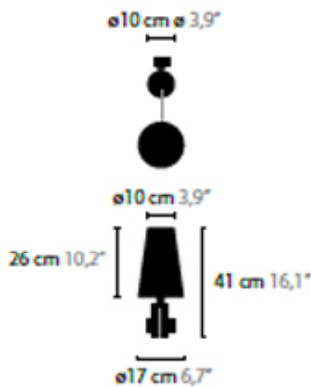

**-25%
DISCOUNT**

ARABIAN PEARLS

design: Coen Meesters 2014

ARABIAN PEARLS W3

6472
6472s / SWAROVSKI STRASS

Base: 3 x E14 / 220V

Colors: 02

Shade: white / white crushed / black / black crushed
red / red crushed / brown / brown crushed

Pret aplică: 814.8 EURO+TVA

PRET SPECIAL: 611.1 EURO+TVA*

*Promotia este valabila intre 4-11 iulie 2014

ARABIAN PEARLS W1

6470
6470s / SWAROVSKI STRASS

Base: 1 x E14 / 220V

Colors: 02

Shade: white / white crushed / black / black crushed
red / red crushed / brown / brown crushed

Pret aplică: 814.8 EURO+TVA

**PRET SPECIAL:
611.1 EURO+TVA***