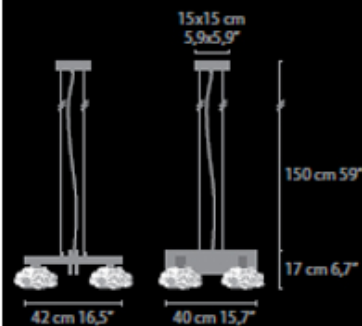

Pret aplică: 814.8 EURO+TVA

**PRET SPECIAL:
611.1 EURO+TVA***

**-25%
DISCOUNT**

*Promotia este valabila intre 4-11 iulie 2014

FLOWERS FROM AMSTERDAM P3

6457c / CLEAR GLASS

6457si / SILVER GLASS INSIDE

Base: 3 x G4 / 12V

Colors: 14-16

Pret spot: 516.6 EURO+TVA

**PRET SPECIAL:
387.45 EURO+TVA***

FLOWERS FROM AMSTERDAM H4

6449c / CLEAR GLASS

6449si / SILVER GLASS INSIDE

Base: 4 x G9 / 33W max.

Colors: 00-01-02-05-16