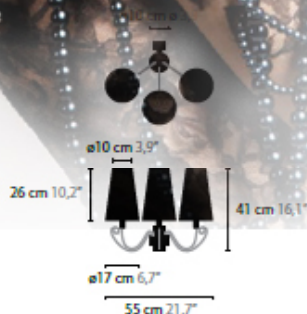

ARABIAN PEARLS W3

6472
6472s / SWAROVSKI STRASS

Base: 3 x E14 / 220V

Colors: 02

Shade: white / white crushed / black / black crushed
red / red crushed / brown / brown crushed

Pret aplică: 814.8 EURO+TVA

PRET SPECIAL: 611.1 EURO+TVA*

*Promotia este valabila intre 4-11 iulie 2014

ARABIAN PEARLS W1

6470
6470s / SWAROVSKI STRASS

Base: 1 x E14 / 220V

Colors: 02

Shade: white / white crushed / black / black crushed
red / red crushed / brown / brown crushed

Pret aplică: 814.8 EURO+TVA

**PRET SPECIAL:
611.1 EURO+TVA***