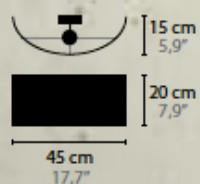

**-25%
DISCOUNT**

AIRWAVE

PRET SPECIAL: 143,85 EURO+TVA*

AIRWAVE H5+2

6221

Base: 5 x E27 / 220V

Base UPLIGHTER: 2 x R7s / 220V

Colors: 00-01-02-05-10-14-16

Colors shade: black / red / beige / white / brown

Pret plafoniera: 1185.8 EURO+TVA

PRET SPECIAL: 889.35 EURO+TVA*

*Promotia este valabila intre 4-11 iulie 2014