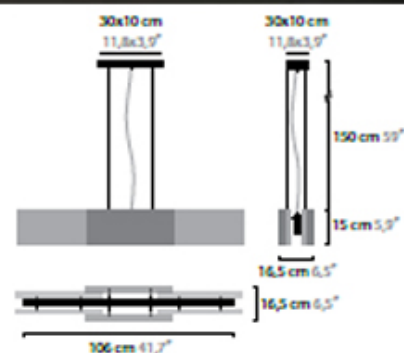

NIGHTLIFE H5

6378 / CLEAR GLASS
6378si / SILVER GLASS INSIDE

Base: 5 x G9 / 220V

Colors: 00-01-02-05-16

Pret aplica: 1843.8EURO+TVA

PRET SPECIAL: 1382.85 EURO+TVA*

*Promotia este valabila intre 4-11 iulie 2014